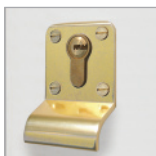

ABS ELITE SIDE HINGED DOORS

Tudor

Impact resistant white ABS garage doors which closely match to white PVCu doors and windows. Brass effect finger pull handles are supplied as standard.

ABS

Operating Gear available:

- 
 Safe Lift Canopy
- 
 Retractable
- 
 Side Hinged
- 
 Personnel
- 
 Sectional
- 
 Roller

- 
- 
- 
- 
- 

Finishes available

ABS

Windows

Handles

Finger Pull

Frames

Side Hinged

- 65 mm

- 
Powder coat White
- 
Powder coat Black
- 
Powder coat Brown